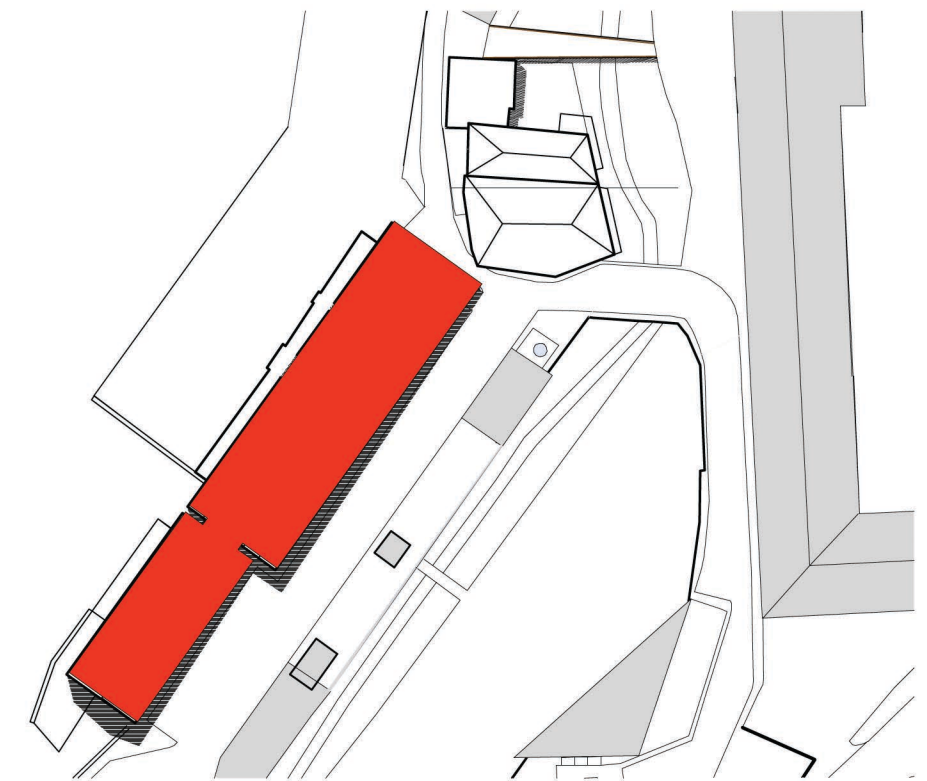

1: 200

SECTION D-D

1: 200

SECTION C-C

MAGDALENA CZAPLUK, N° 24352

CENTER OF TOURISM AND RECREATION
REHABILITATION OF FORMER WOOL FACTORIES

LOCALIZATION: ROTONDA DO RATO, SAO MARTINHO
COVILHA, PORTUGAL

DISSERTATION PROJECT
UNIVERSIDADE DA BEIRA INTERIOR
GDANSK UNIVERSITY OF TECHNOLOGY

1: 200

BUILDING A
SECTION CC,DD