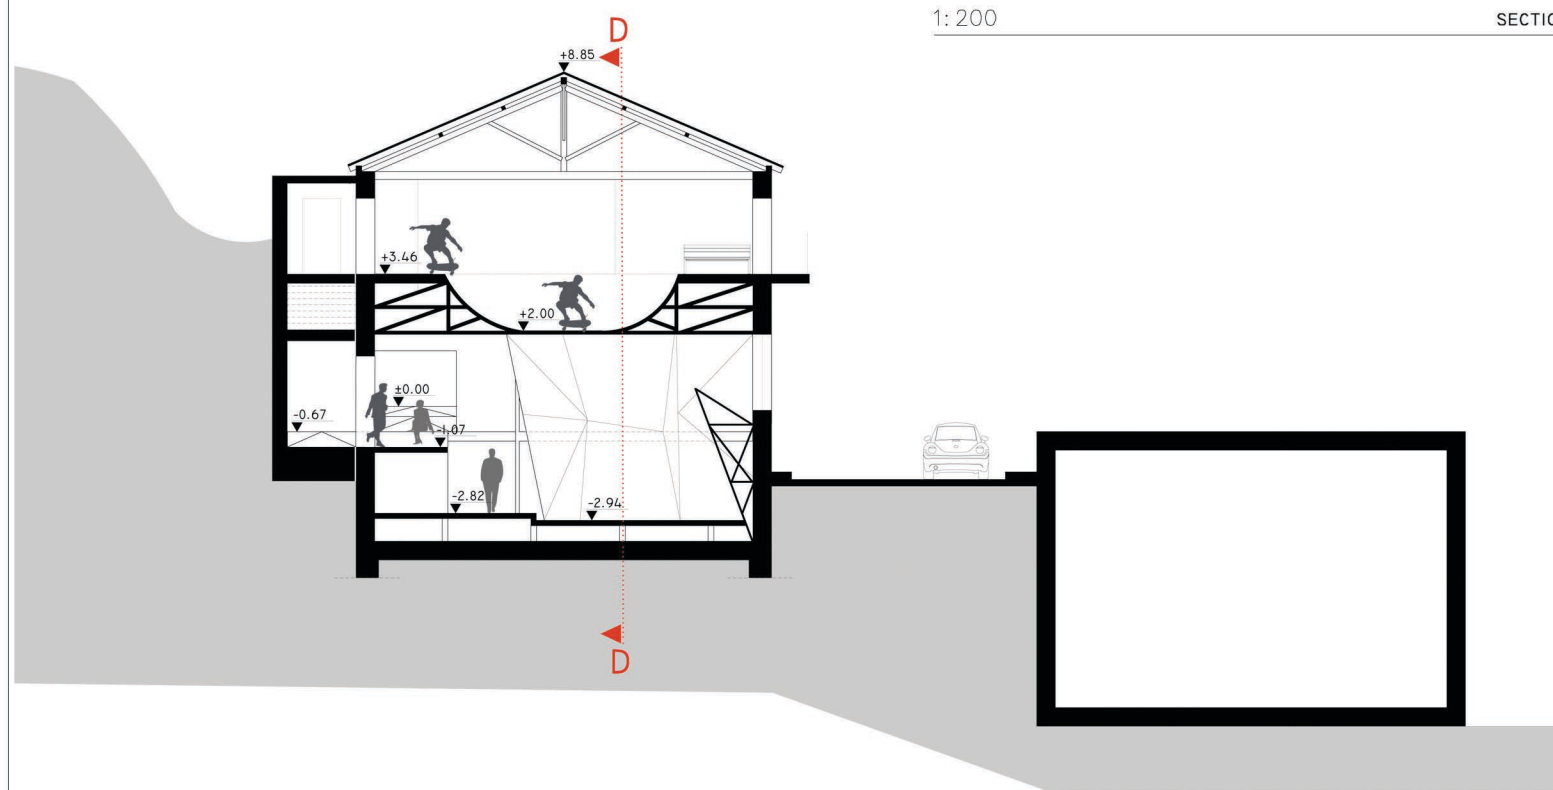

1: 200

SECTION D-D

1: 200

SECTION C-C

MAGDALENA CZAPLUK, N° 24352

CENTER OF TOURISM AND RECREATION
REHABILITATION OF FORMER WOOL FACTORIES

LOCALIZATION: ROTONDA DO RATO, SAO MARTINHO
COVILHA, PORTUGAL

DISSERTATION PROJECT
UNIVERSIDADE DA BEIRA INTERIOR
GDANSK UNIVERSITY OF TECHNOLOGY

1: 200

BUILDING A
SECTION CC,DD