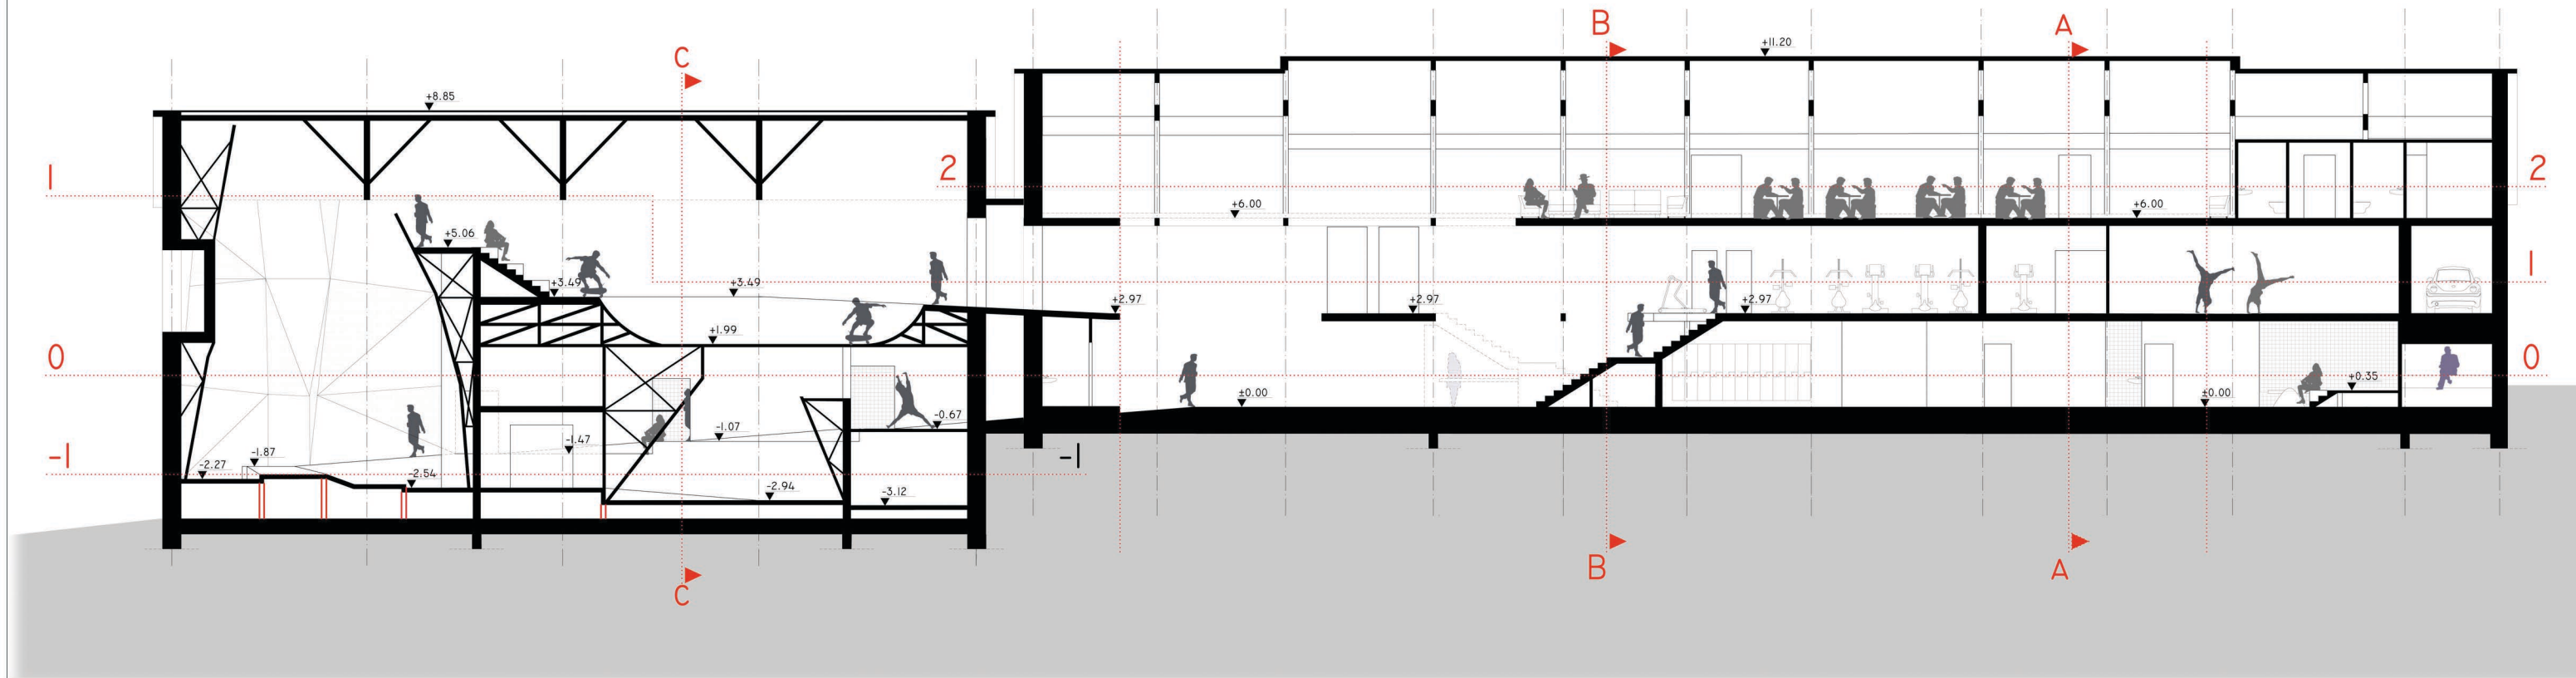

1: 200

SECTION D-D

1: 200

SECTION C-C

MAGDALENA CZAPLUK, N° 24352

CENTER OF TOURISM AND RECREATION
REHABILITATION OF FORMER WOOL FACTORIES

LOCALIZATION: ROTONDA DO RATO, SAO MARTINHO
COVILHA, PORTUGAL

DISSERTATION PROJECT
UNIVERSIDADE DA BEIRA INTERIOR
GDANSK UNIVERSITY OF TECHNOLOGY

1: 200

BUILDING A
SECTION CC,DD