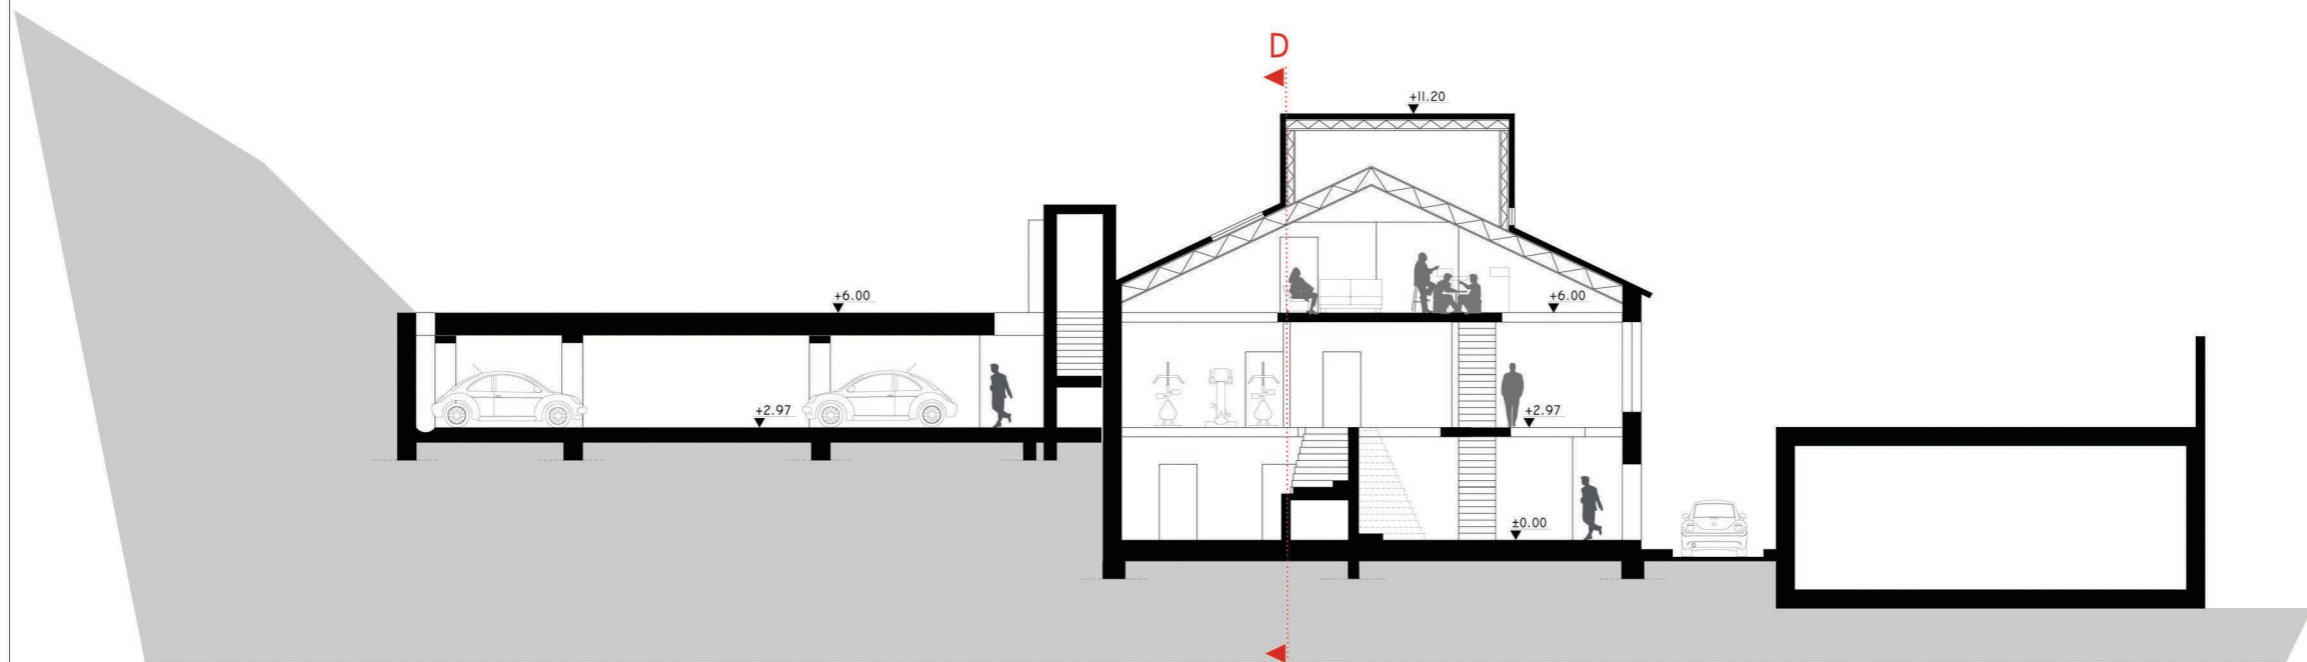

1: 200

SECTION A-A

1: 200

SECTION B-B

MAGDALENA CZAPLUK, N ° 24352
CENTER OF TOURISM AND RECREATION
REHABILITATION OF FORMER WOOL FACTORIES

LOCALIZATION: ROTONDA DO RATO, SAO MARTINHO
COVILHA, PORTUGAL

DISSERTATION PROJECT
UNIVERSIDADE DA BEIRA INTERIOR
GDAŃSK UNIVERSITY OF TECHNOLOGY