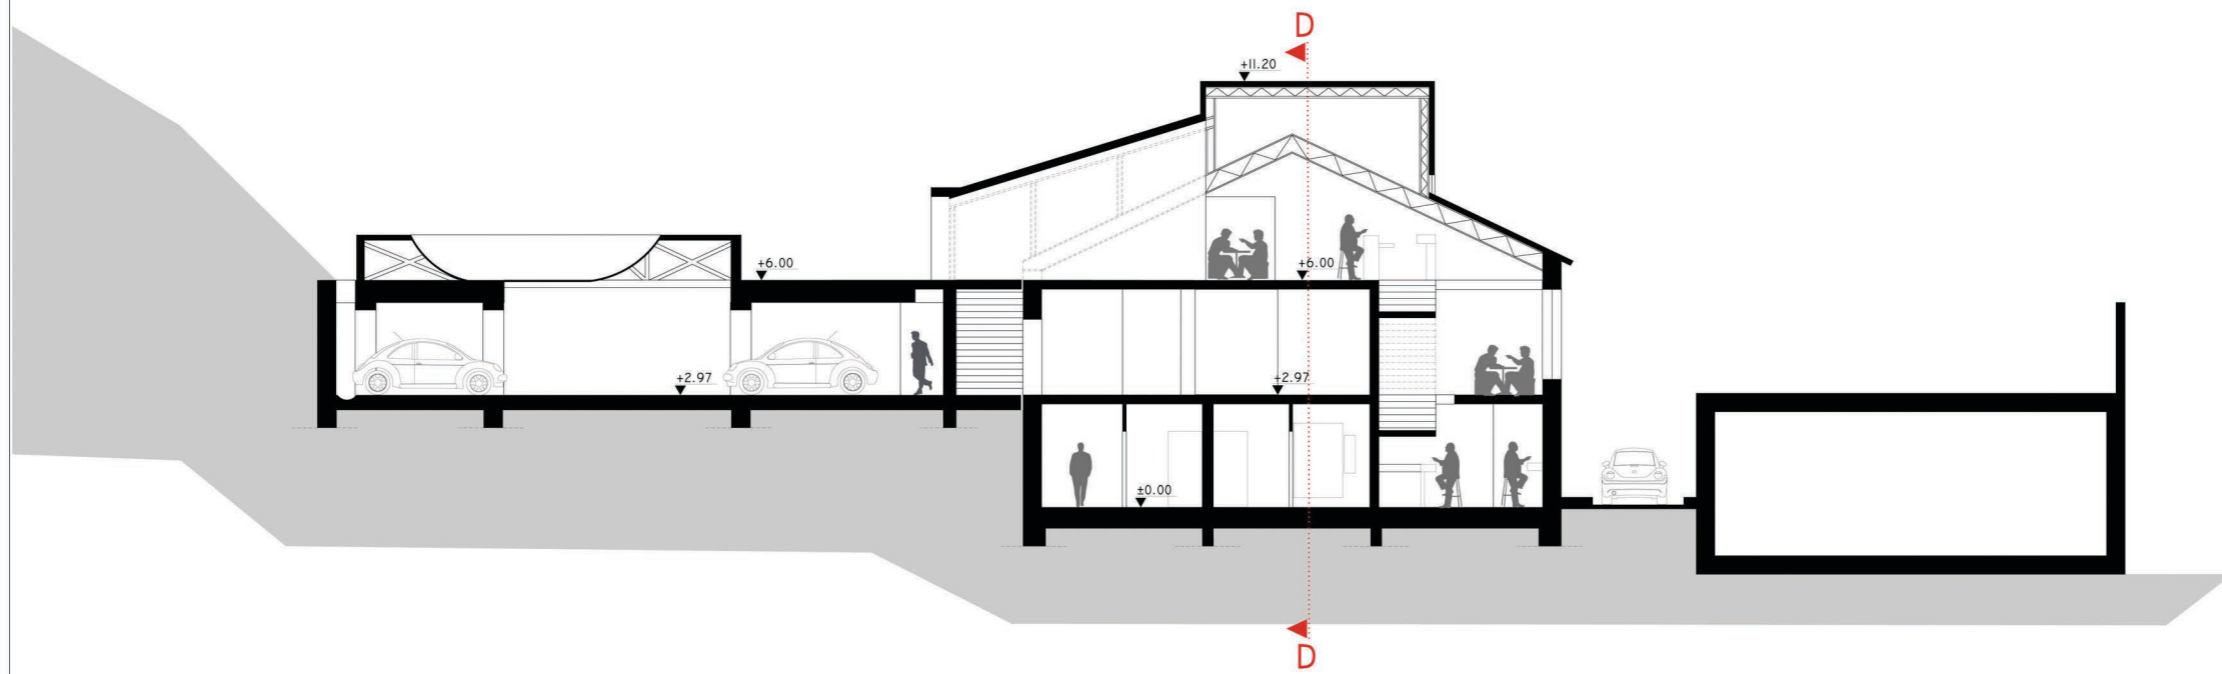

1: 200

SECTION A-A

1: 200

SECTION B-B

MAGDALENA CZAPLUK, N ° 24352
CENTER OF TOURISM AND RECREATION
REHABILITATION OF FORMER WOOL FACTORIES

LOCALIZATION: ROTONDA DO RATO, SAO MARTINHO
COVILHA, PORTUGAL

DISSERTATION PROJECT
UNIVERSIDADE DA BEIRA INTERIOR
GDAŃSK UNIVERSITY OF TECHNOLOGY

BUILDING A
SECTIONS AA,BB
1: 200

06