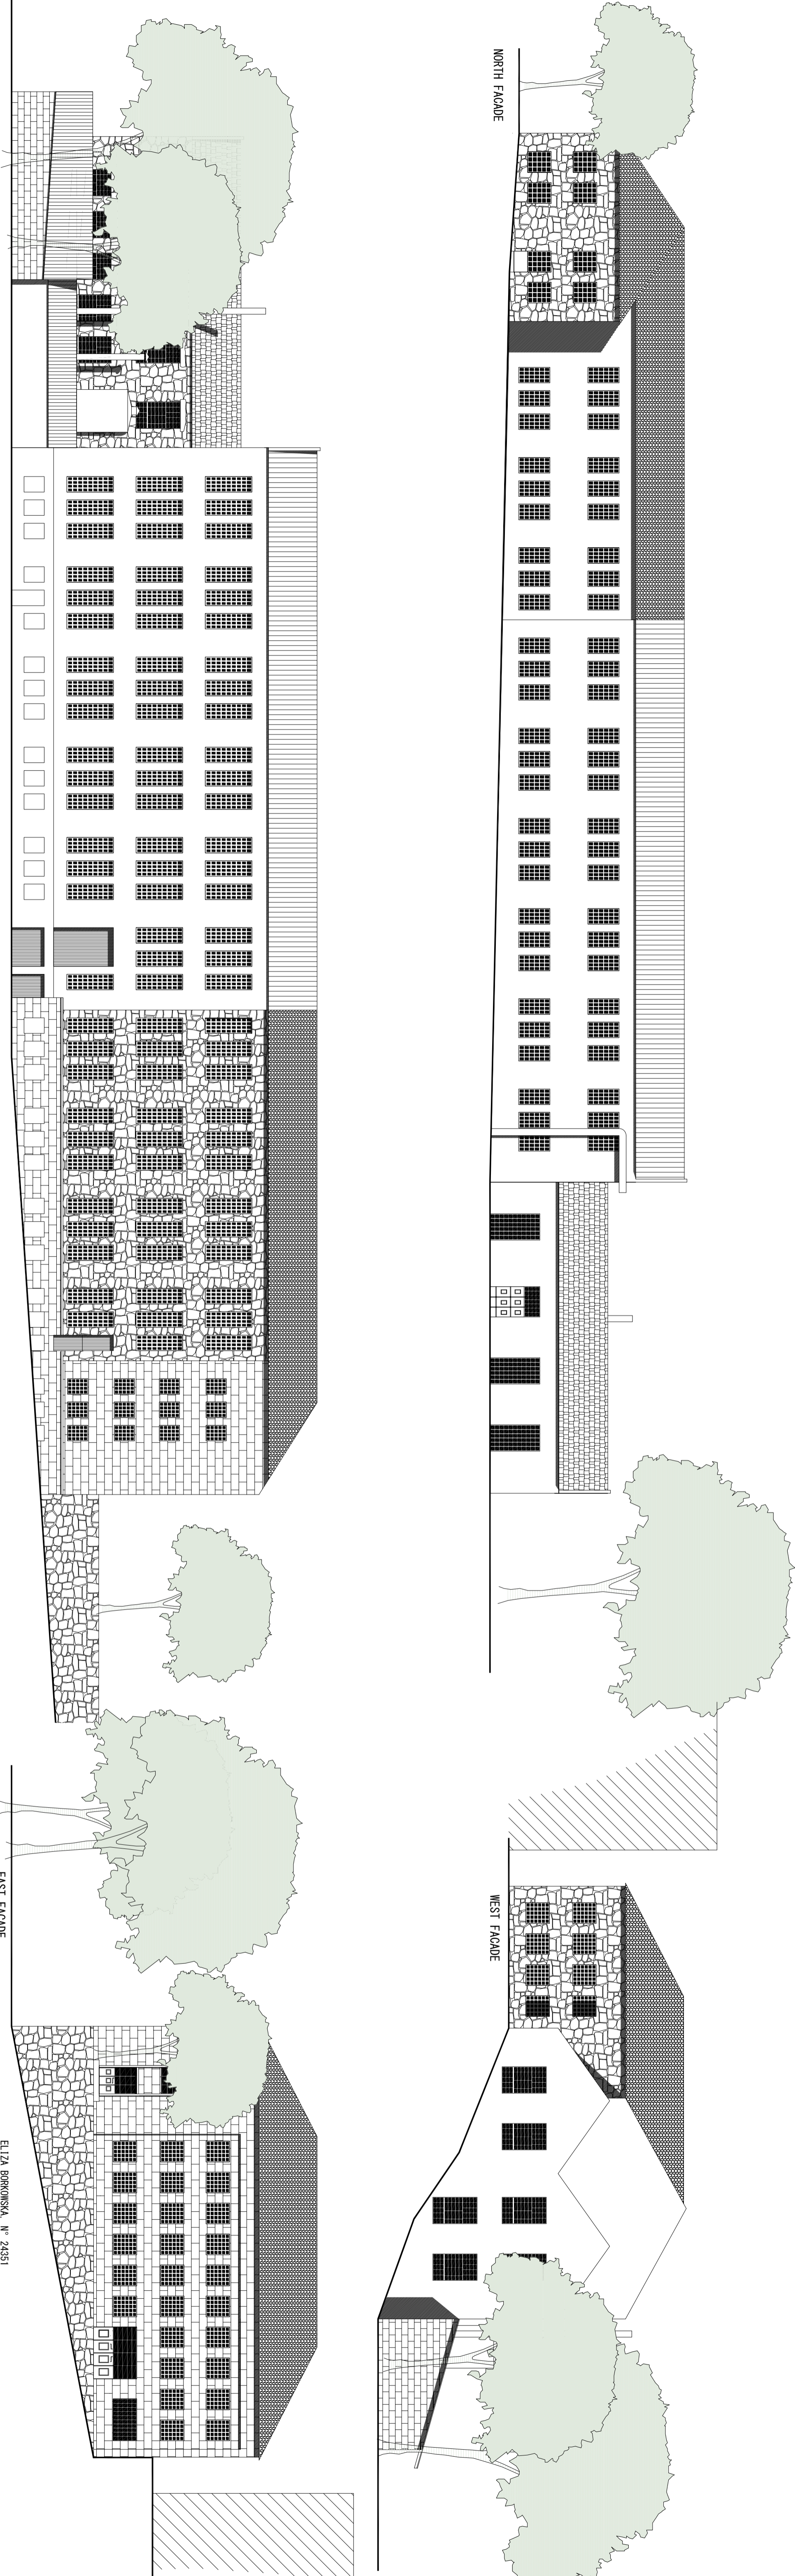

NORTH FACADE

WEST FACADE

SOUTH FACADE

EAST FACADE

ELIZA BORKOWSKA, N.º 24351
 ARCHITECTURE FACILITY AND STUDENTS' CREATIVITY CENTER
 REHABILITATION OF FORMER WOOL FACTORY

UNIVERSIDADE da BEIRA INTERIOR
 GMAKER UNIVERSITY of TECHNOLOGY
 LOCALIZATION: LARGO OMEGO JOAQUIM dos SANTOS, CALÇADA da FONTE do LAMEIRO
 COVILHÃ, PORTUGAL