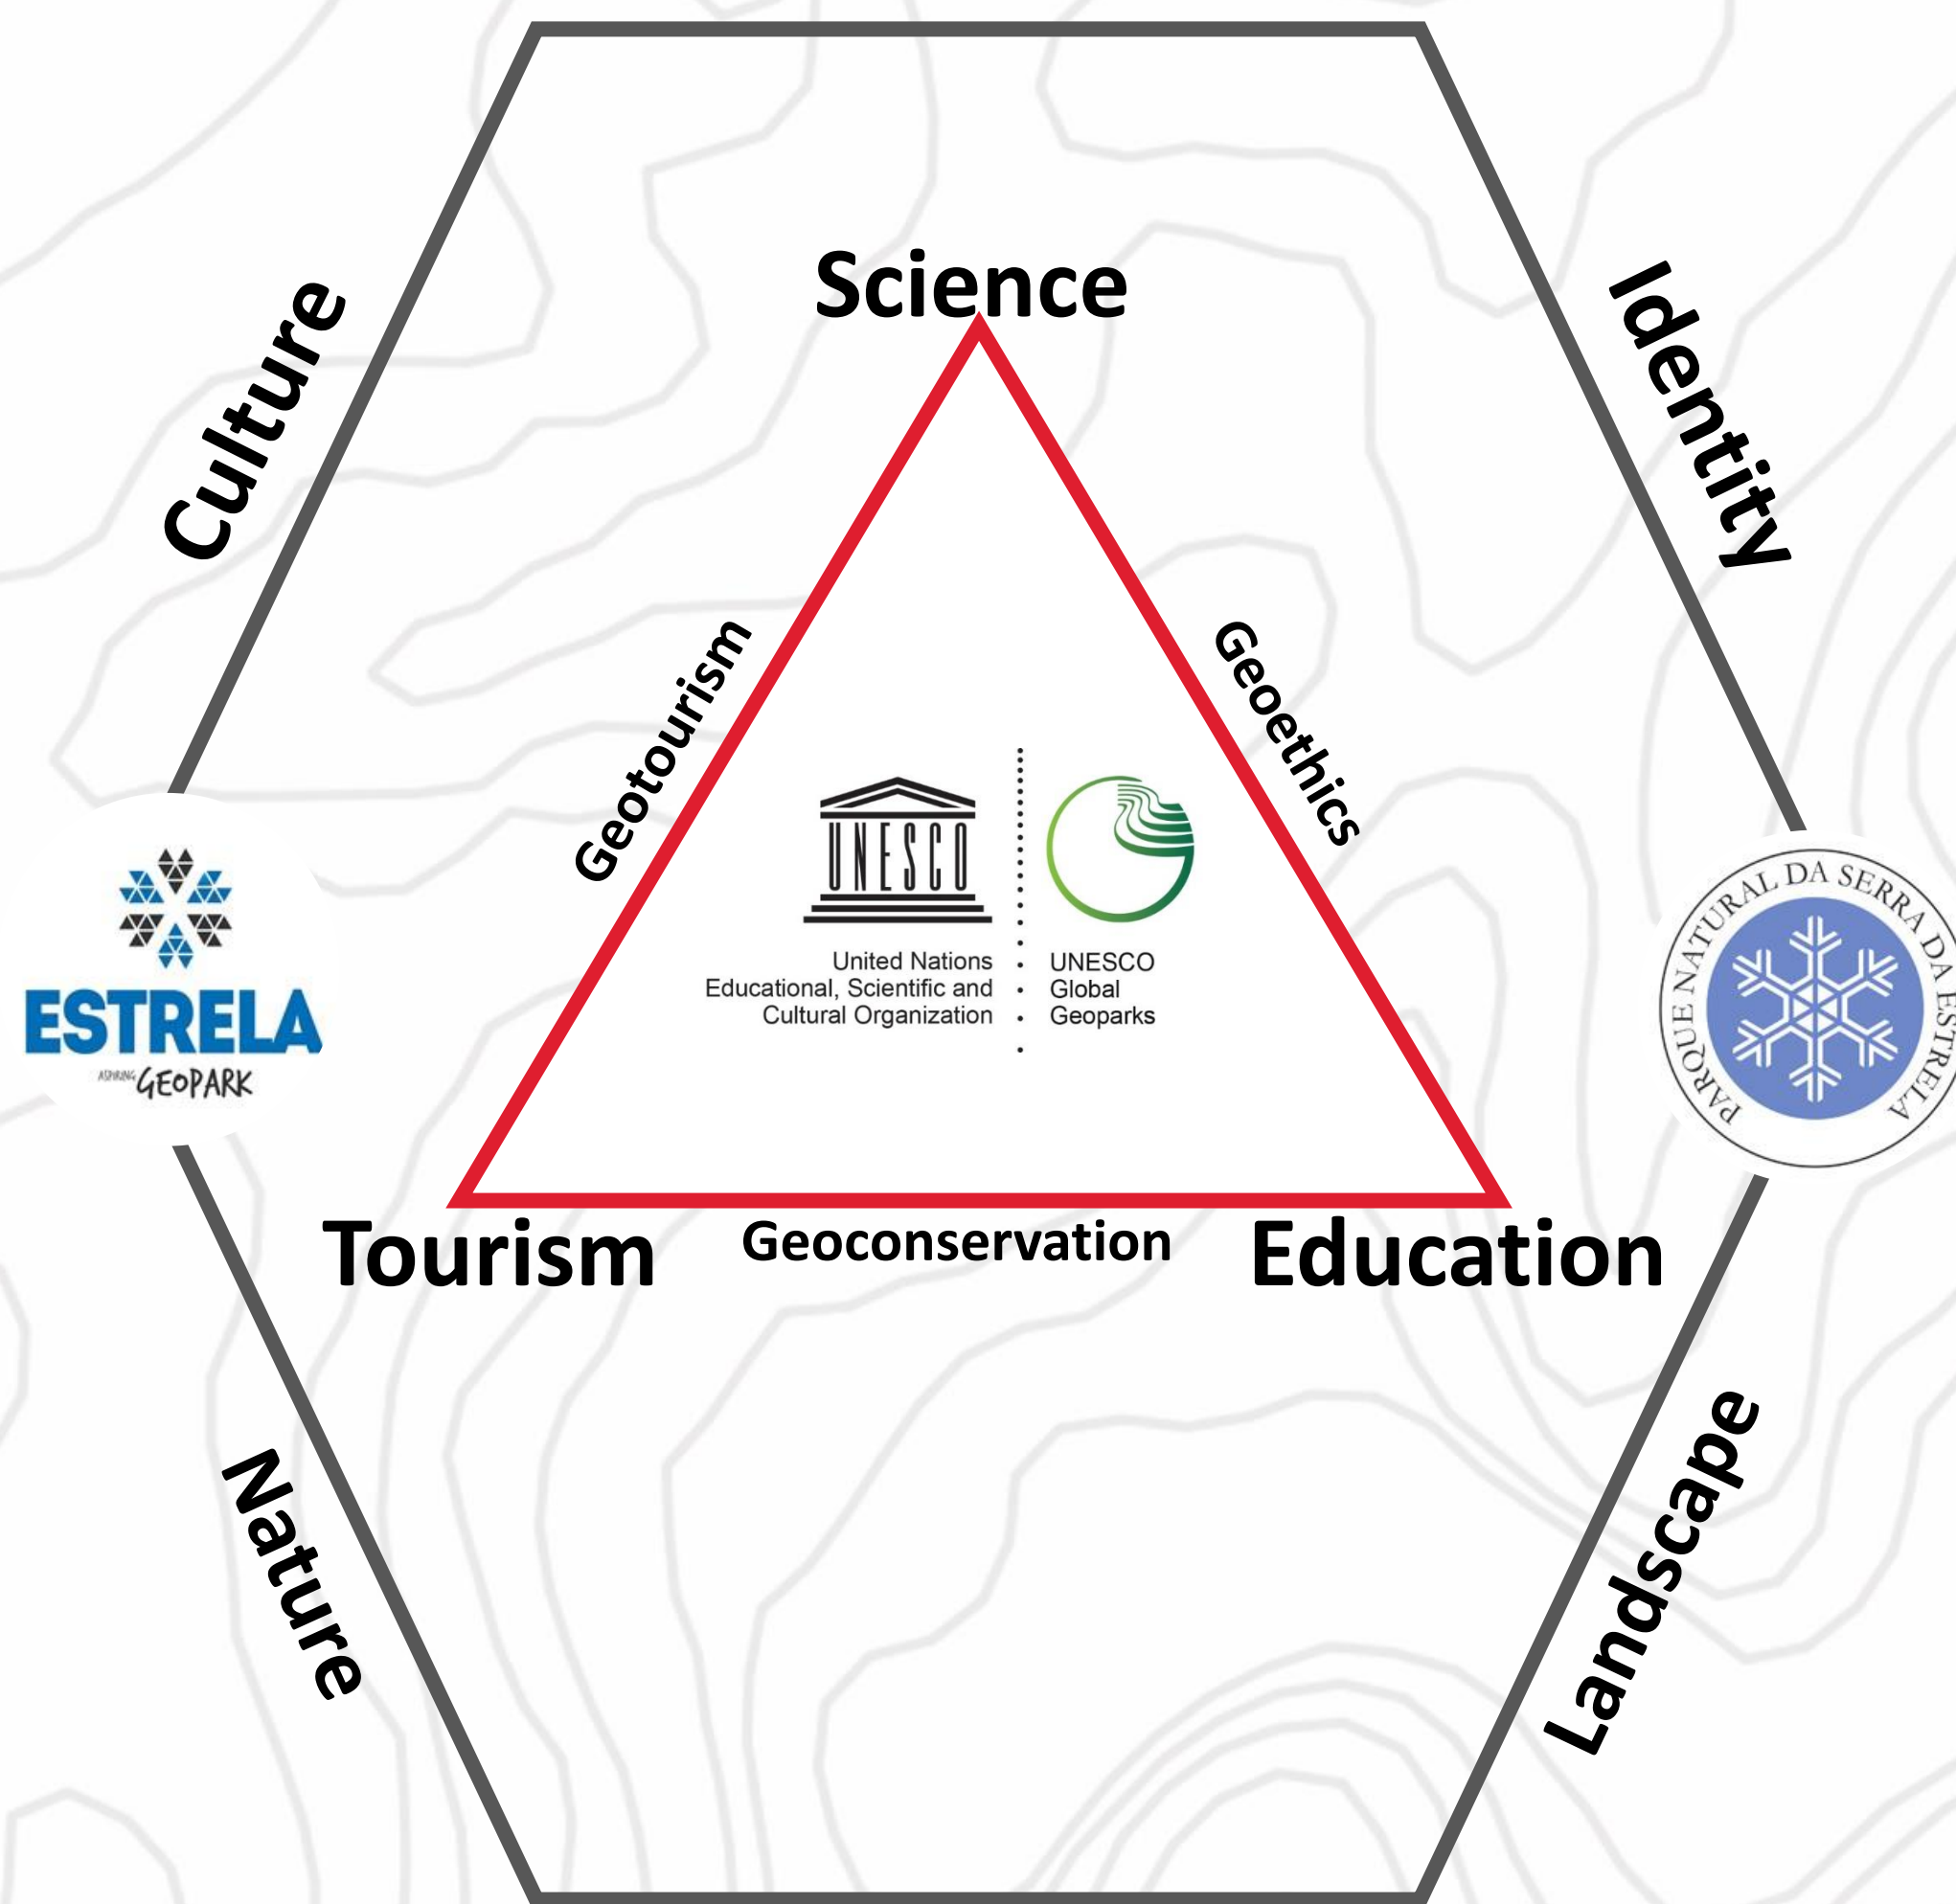

TOURISM AS A LINK BETWEEN ESTRELA GEOPARK AND SERRA DA ESTRELA NATURAL PARK

LOUREIRO F.¹, CASTRO E.¹, PATROCÍNIO F.¹, FIRMINO G.¹, VIEIRA G.¹, GOMES H.¹, FERNANDES M.¹

1 - ESTRELA GEOPARK ASSOCIATION, PORTUGAL, 2 - INSTITUTE OF GEOGRAPHY AND SPATIAL PLANNING OF THE UNIVERSITY OF LISBON (IGOT), PORTUGAL

8th INTERNATIONAL CONFERENCE ON UNESCO GLOBAL GEOPARKS
8-14 SEPTEMBER 2016

Interpretation

Preservation

Networking

Interpretive panels

Nature and Science Tourism

Promotion

ObservaEstrela

Sustainable Development