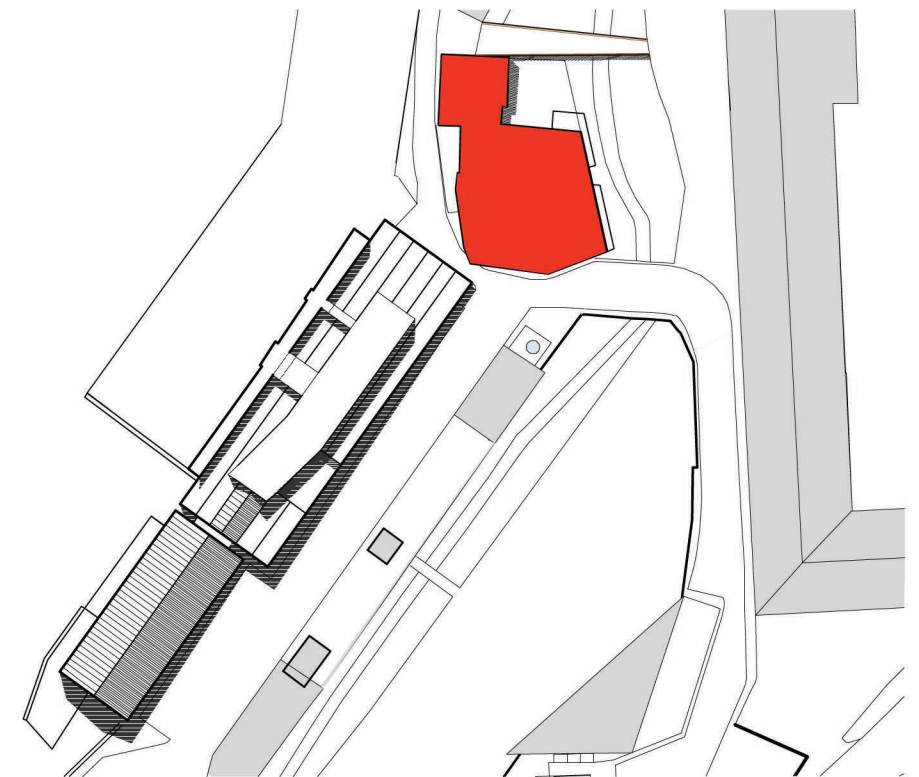

SECTION E-E

1: 200

SECTION F-F

1: 200

MAGDALENA CZAPLUK, N ° 24352  
CENTER OF TOURISM AND RECREATION  
REHABILITATION OF FORMER WOOL FACTORIES

DISSERTATION PROJECT  
UNIVERSIDADE DA BEIRA INTERIOR  
GDAŃSK UNIVERSITY OF TECHNOLOGY

LOCALIZATION: ROTONDA DO RATO, SAO MARTINHO  
COVILHA, PORTUGAL

1: 200

BUILDING B  
SECTIONS EE, FF

11