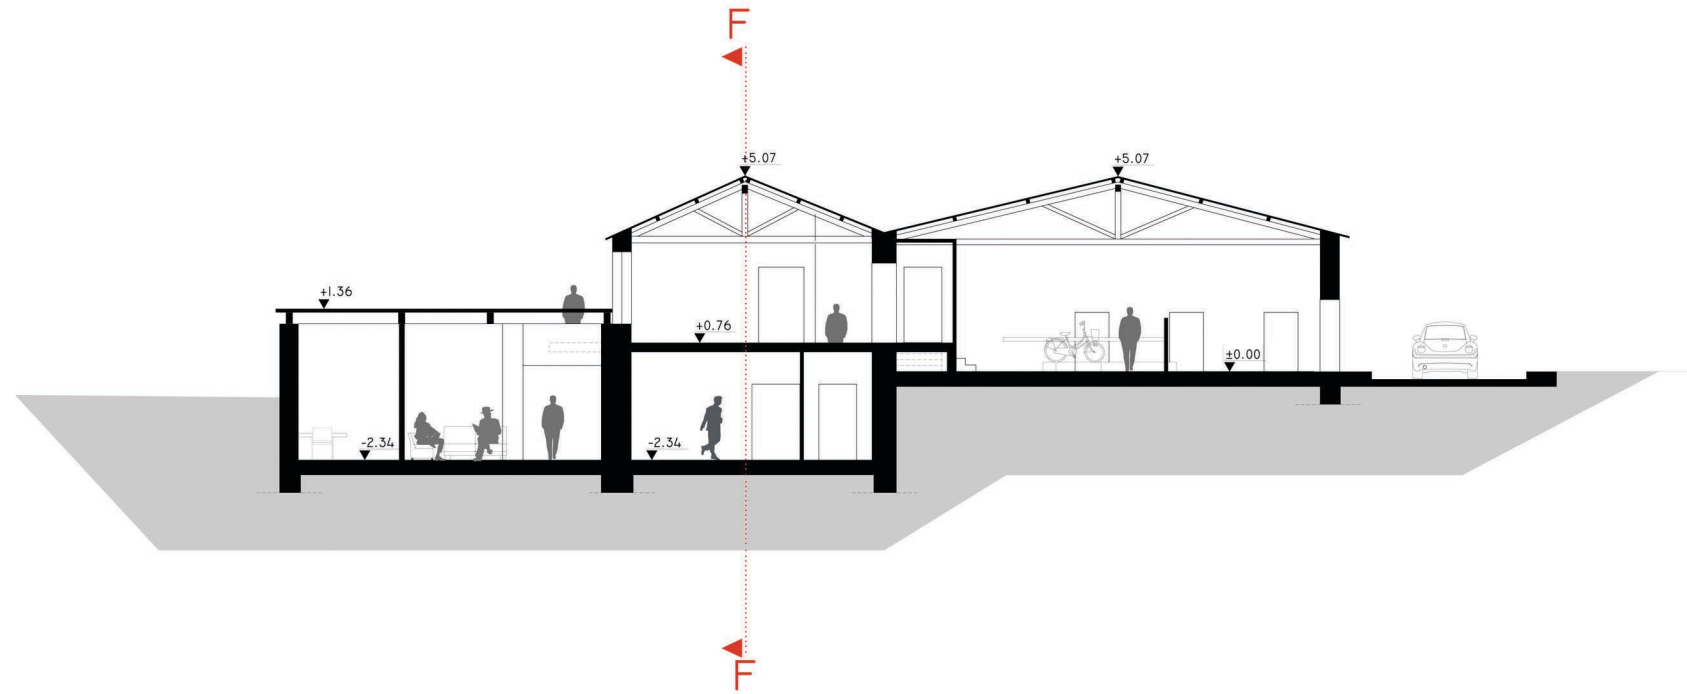

SECTION E-E

1: 200

SECTION F-F

1: 200

MAGDALENA CZAPLUK, N ° 24352  
CENTER OF TOURISM AND RECREATION  
REHABILITATION OF FORMER WOOL FACTORIES

DISSERTATION PROJECT  
UNIVERSIDADE DA BEIRA INTERIOR  
GDAŃSK UNIVERSITY OF TECHNOLOGY

LOCALIZATION: ROTONDA DO RATO, SAO MARTINHO  
COVILHA, PORTUGAL

1: 200

BUILDING B  
SECTIONS EE, FF

11