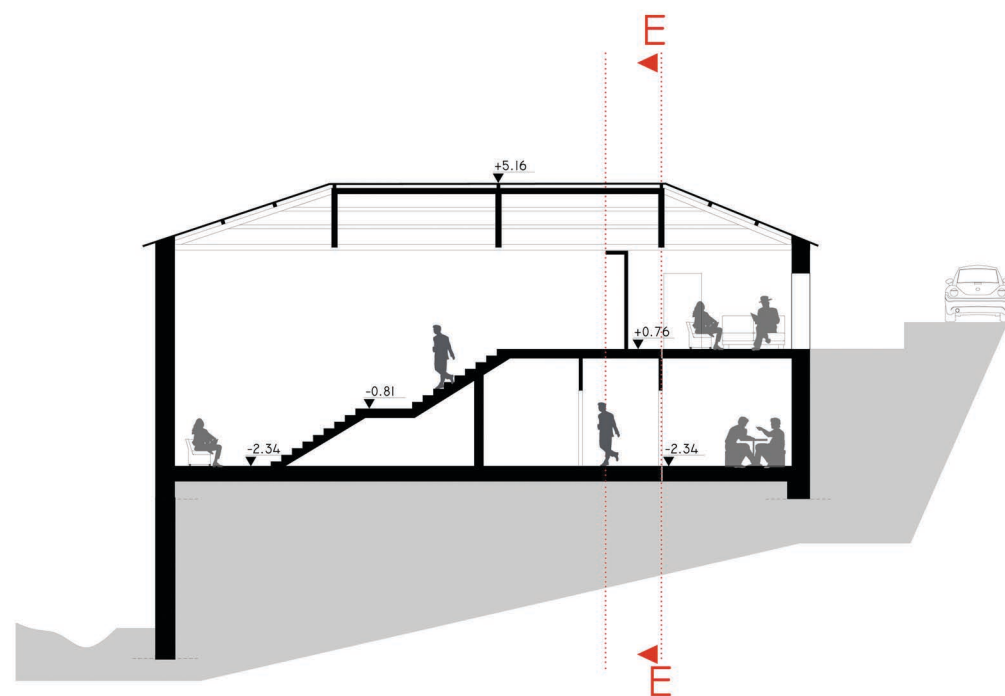

SECTION E-E

1: 200

SECTION F-F

1: 200

MAGDALENA CZAPLUK, N ° 24352  
CENTER OF TOURISM AND RECREATION  
REHABILITATION OF FORMER WOOL FACTORIES

DISSERTATION PROJECT  
UNIVERSIDADE DA BEIRA INTERIOR  
GDAŃSK UNIVERSITY OF TECHNOLOGY