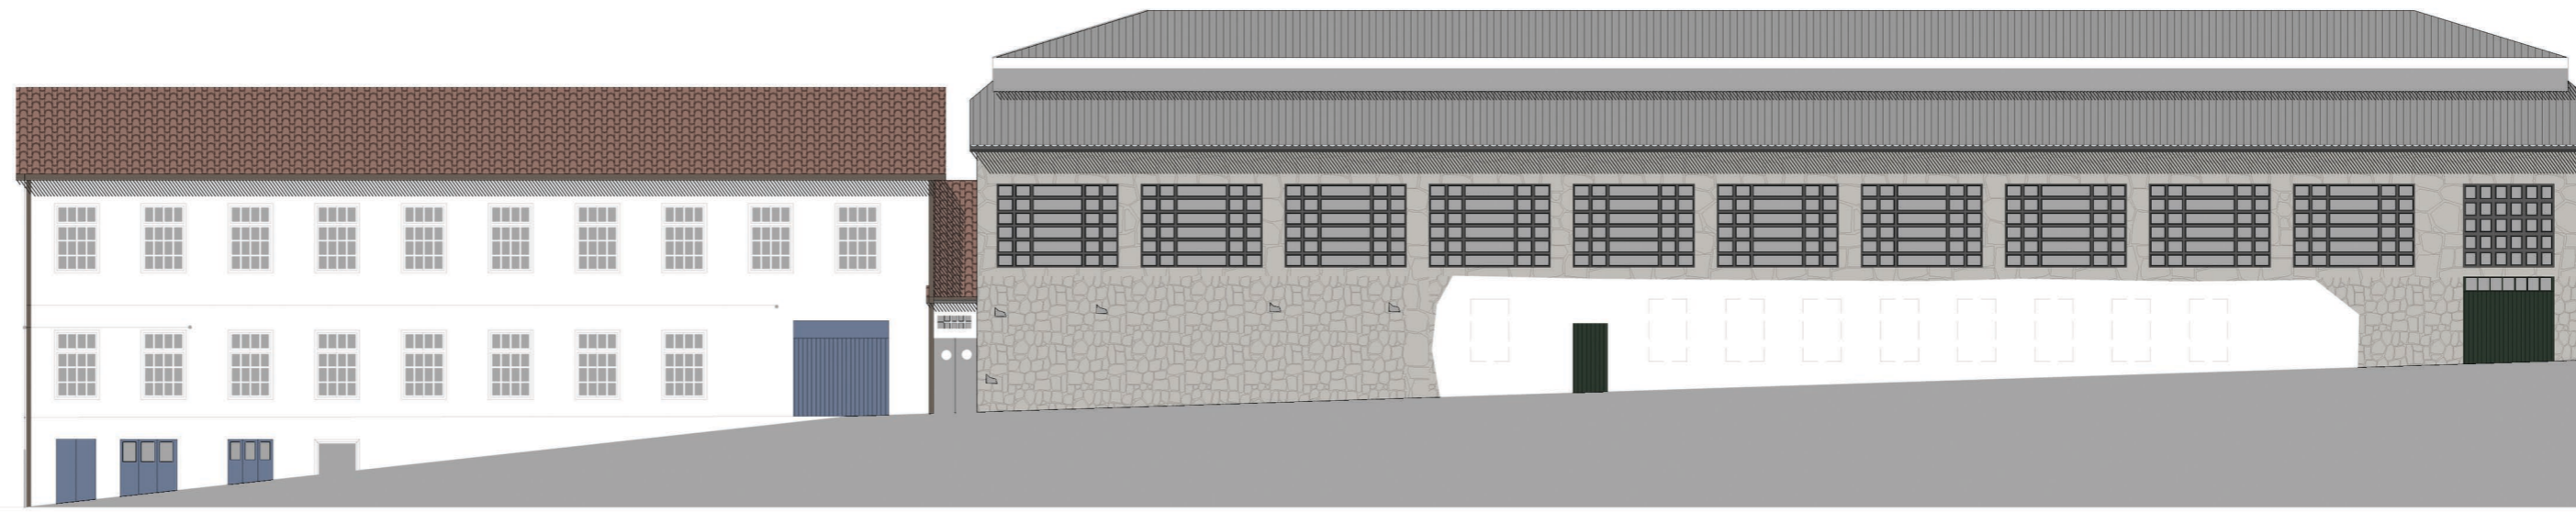

EXISTING FACADES

SOUTH WEST FACADE 1:200

SOUTH EAST FACADE 1:200

NORTH EAST FACADE 1:200

PROPOSED FACADES

SOUTH WEST FACADE 1:200

SOUTH EAST FACADE 1:200

NORTH EAST FACADE 1:200

NORTH WEST FACADE 1:200

MAGDALENA CZAPLUK, N° 24352
CENTER OF TOURISM AND RECREATION
 REHABILITATION OF FORMER WOOL FACTORIES

DISSERTATION PROJECT
 UNIVERSIDADE DA BEIRA INTERIOR
 GDAŃSK UNIVERSITY OF TECHNOLOGY

LOCALIZATION: ROTONDA DO RATO, SAO MARTINHO
 COVILHA, PORTUGAL

1:200 BUILDING A FACADES **08**