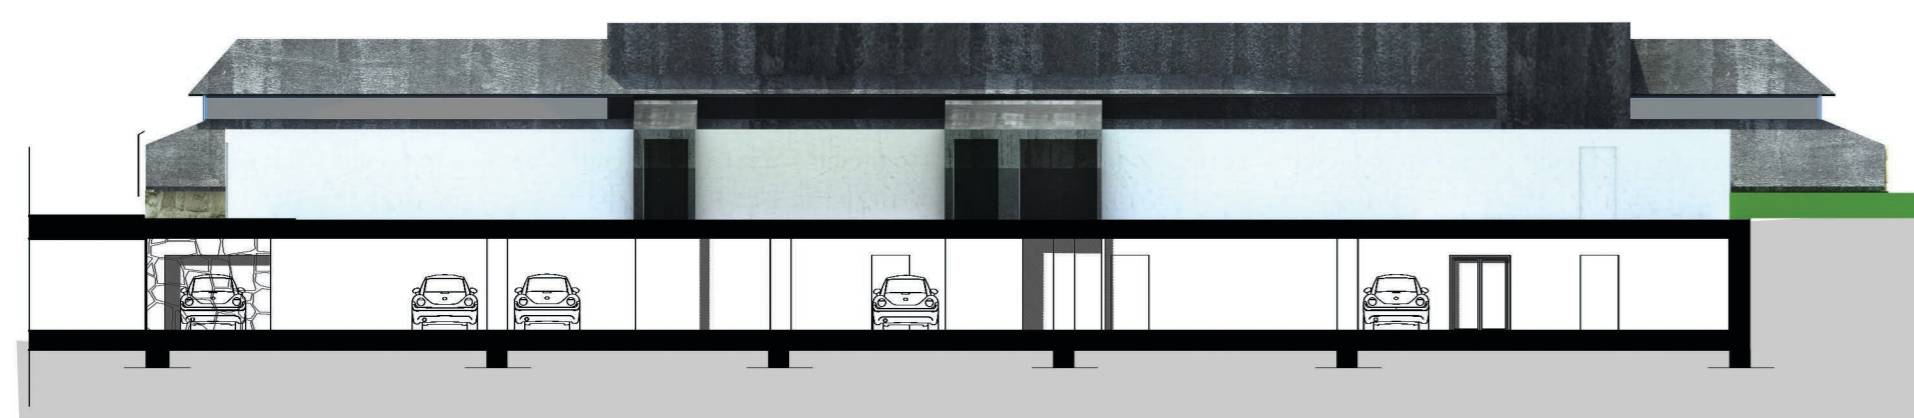

EXISTING FACADES

SOUTH WEST FACADE 1:200

SOUTH EAST FACADE 1:200

NORTH EAST FACADE 1:200

PROPOSED FACADES

SOUTH WEST FACADE 1:200

SOUTH EAST FACADE 1:200

NORTH EAST FACADE 1:200

NORTH WEST FACADE 1:200

MAGDALENA CZAPLUK, N° 24352
CENTER OF TOURISM AND RECREATION
 REHABILITATION OF FORMER WOOL FACTORIES

DISSERTATION PROJECT
 UNIVERSIDADE DA BEIRA INTERIOR
 GDAŃSK UNIVERSITY OF TECHNOLOGY

LOCALIZATION: ROTONDA DO RATO, SAO MARTINHO
 COVILHA, PORTUGAL

1:200 BUILDING A FACADES **08**