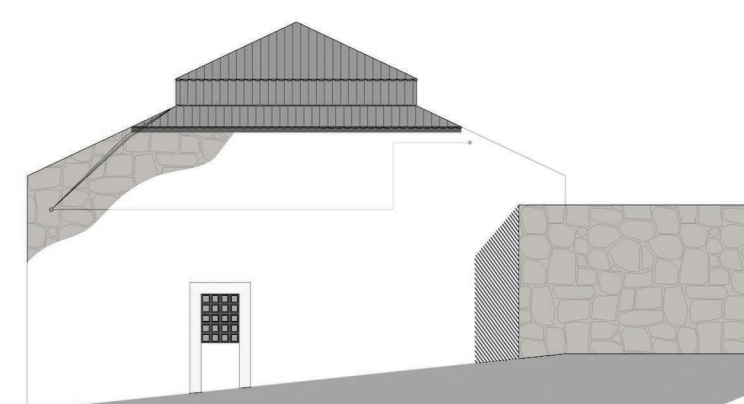

EXISTING FACADES

SOUTH WEST FACADE 1:200

SOUTH EAST FACADE 1:200

NORTH EAST FACADE 1:200

PROPOSED FACADES

SOUTH WEST FACADE 1:200

SOUTH EAST FACADE 1:200

NORTH EAST FACADE 1:200

LOCALIZATION: ROTONDA DO RATO, SAO MARTINHO
 COVILHA, PORTUGAL

1:200 BUILDING A FACADES **08**