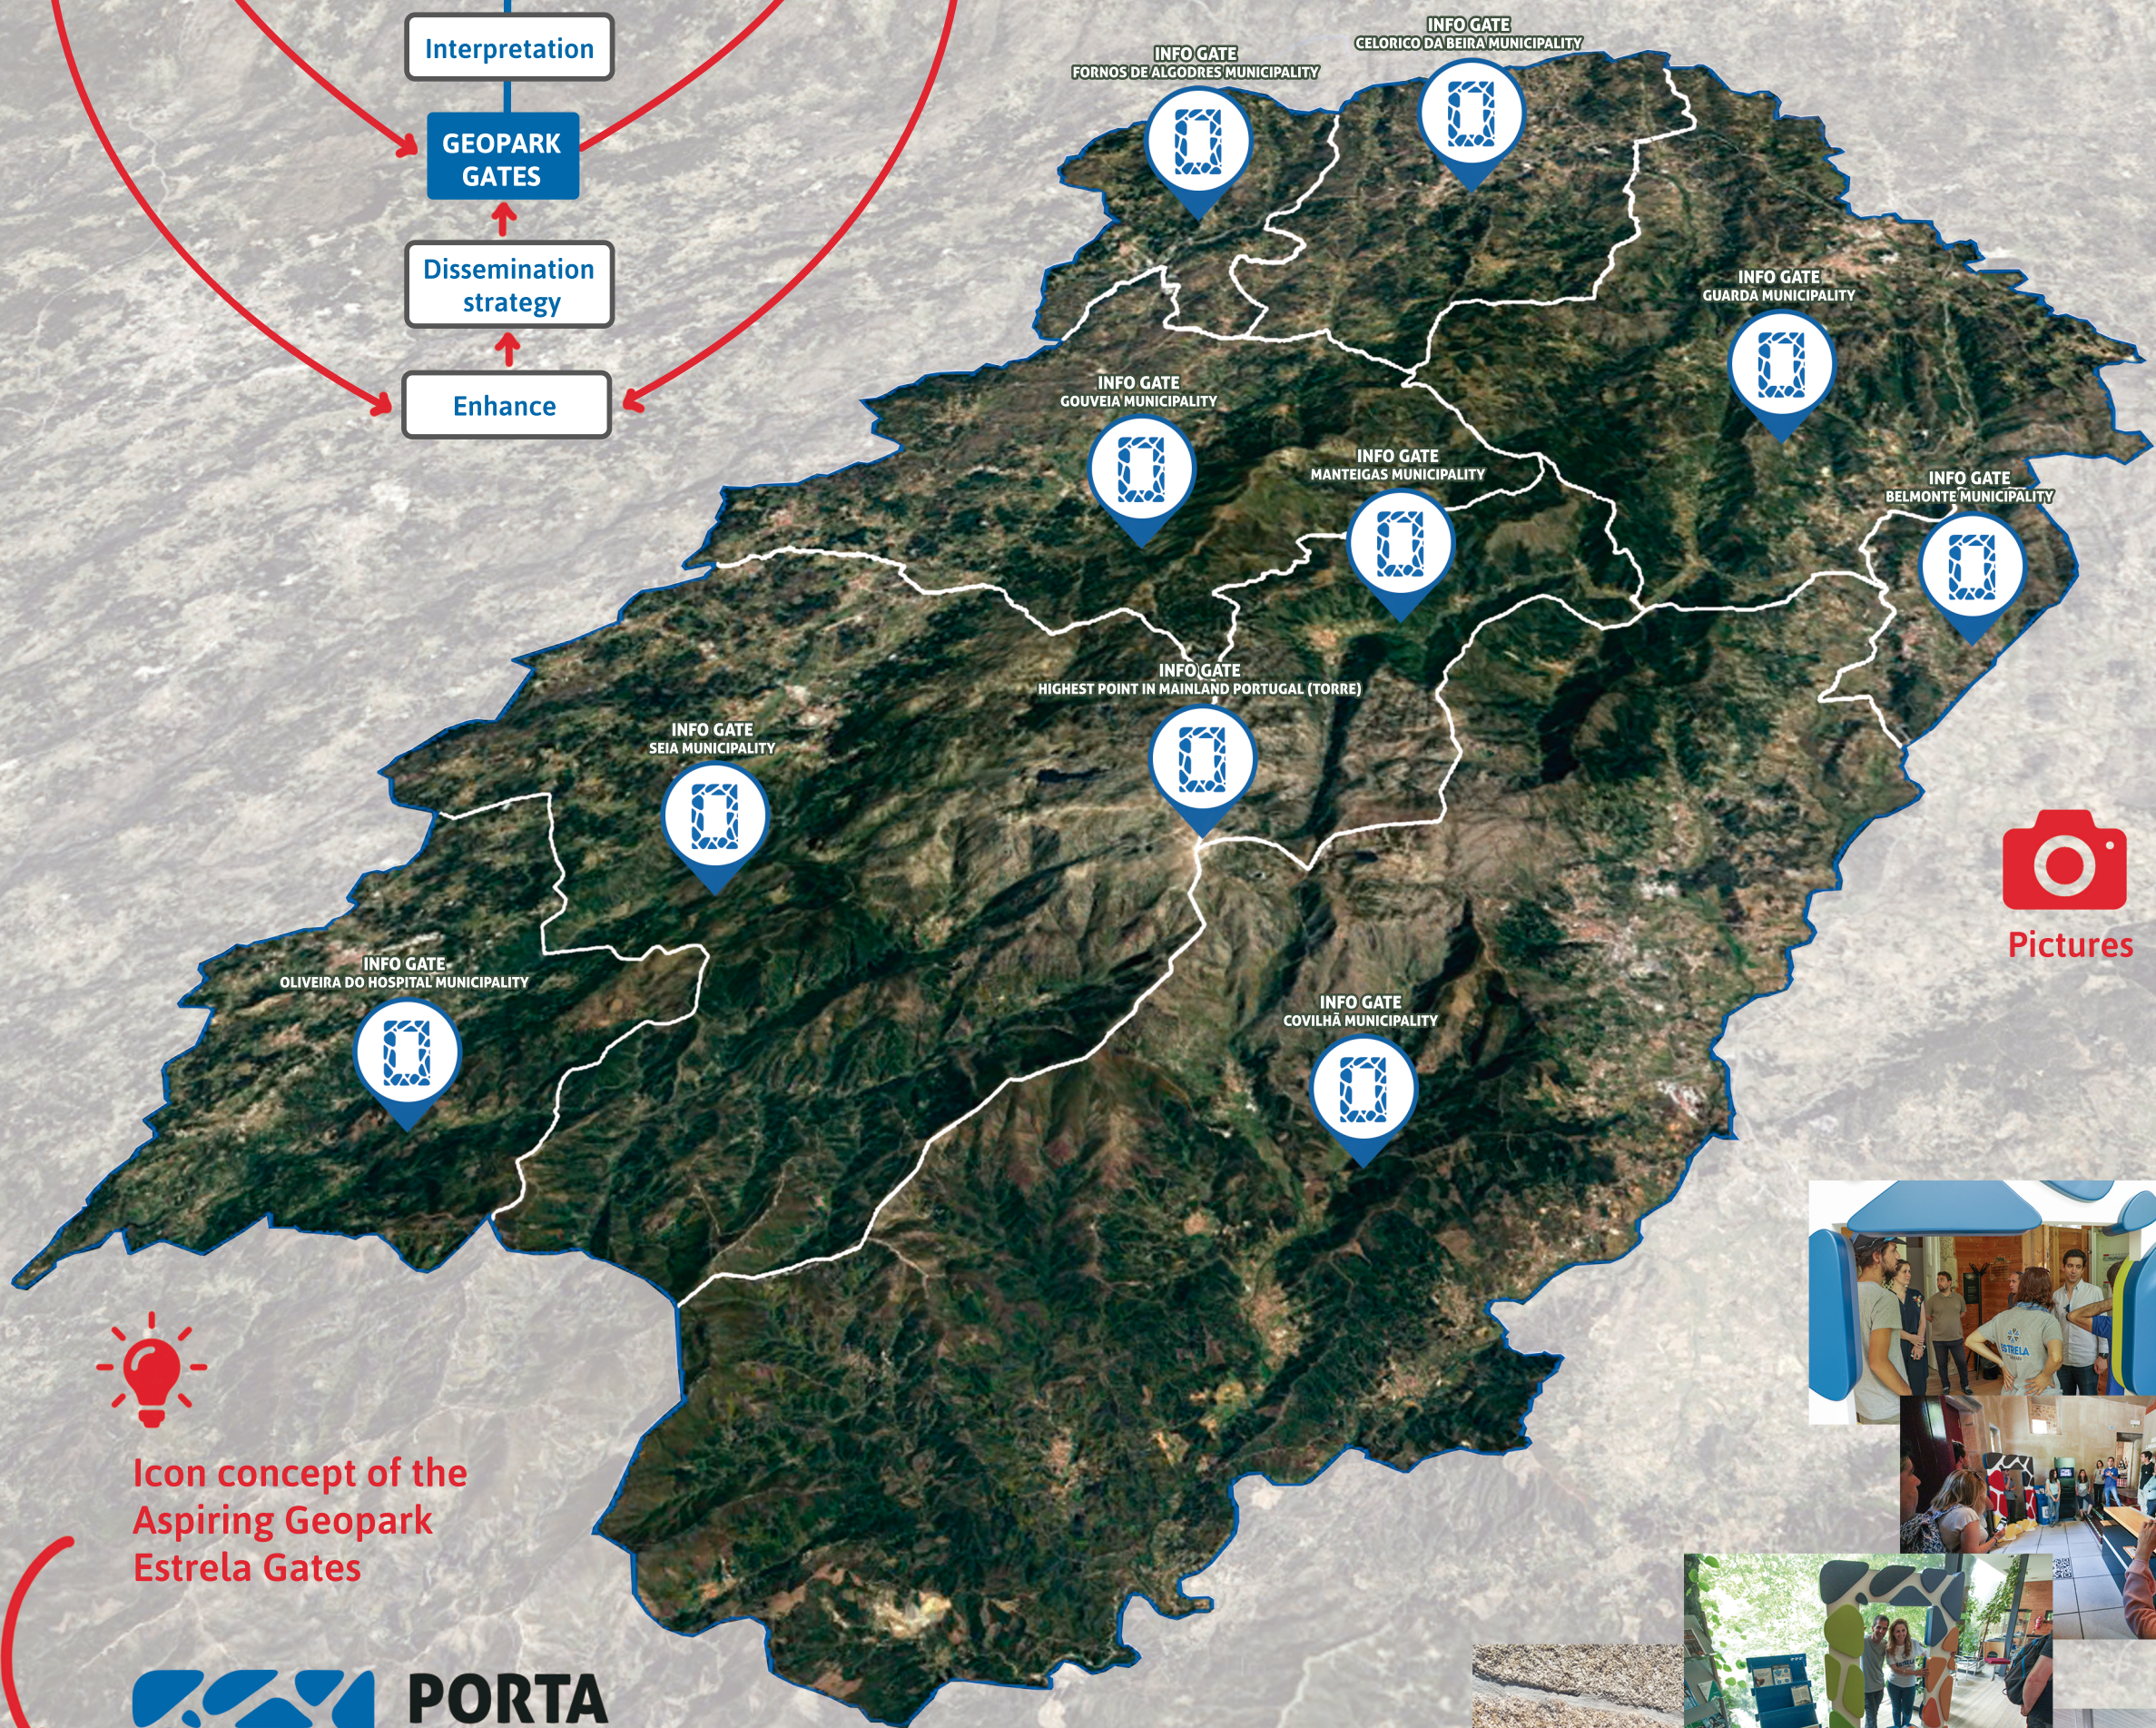

# COMMUNICATE SCIENCE IN UNESCO GLOBAL GEOPARKS

Patrocínio, F. ; Castro, E. ; Loureiro, F ; Firmino, G. ; Vieira, G. ; Gomes, H. ; Fernandes, M.

Estrela Geopark Association, PORTUGAL

- Location**
- **9 MUNICIPALITIES = 9 GATES**  
Placed in 9 Museums and Welcome Centers.
- **THE 10<sup>TH</sup> GATE**  
Placed in C.I.G.E. (Estrela Geopark Interpretation Center) also the highest point in mainland Portugal.

Icon concept of the Aspiring Geopark Estrela Gates

**PORTA  
GEOPARK  
ESTRELA**

sketch

prototype

signs and structures for promotional material and merchandising