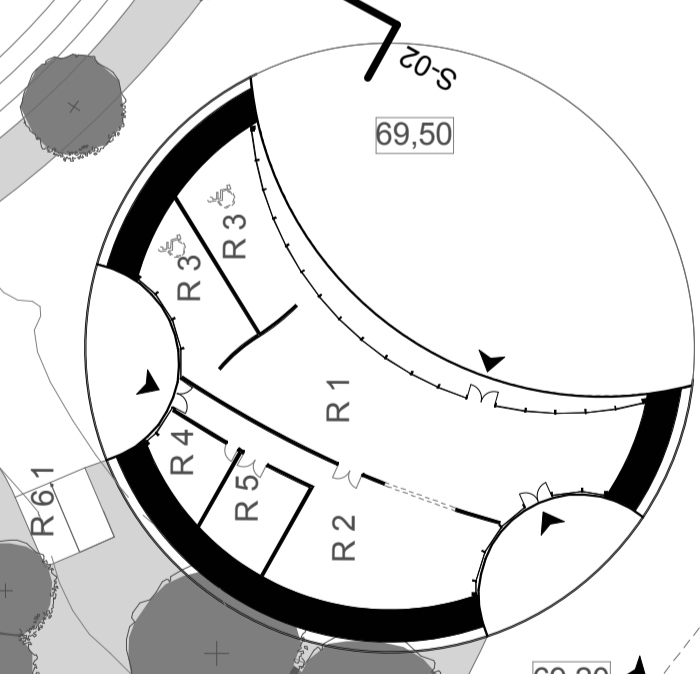

GASAG

S-Bahn

S-Bahn shunting track

S-Bahn

S1

59,00

S4

S6

S5

S-01

S-02

S-01

S-02

65,00

69,50

69,20