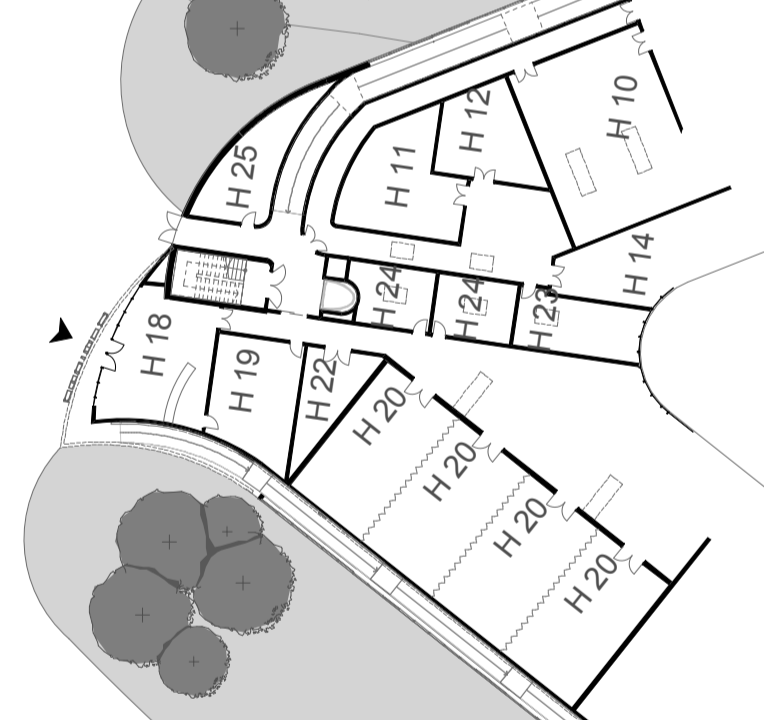

GASAG

S-Bahn

S-Bahn shunting track

S-Bahn

S1

59,00

S4

S6

S5

S-01

S-02

S-01

S-02

65,00

69,50

69,20