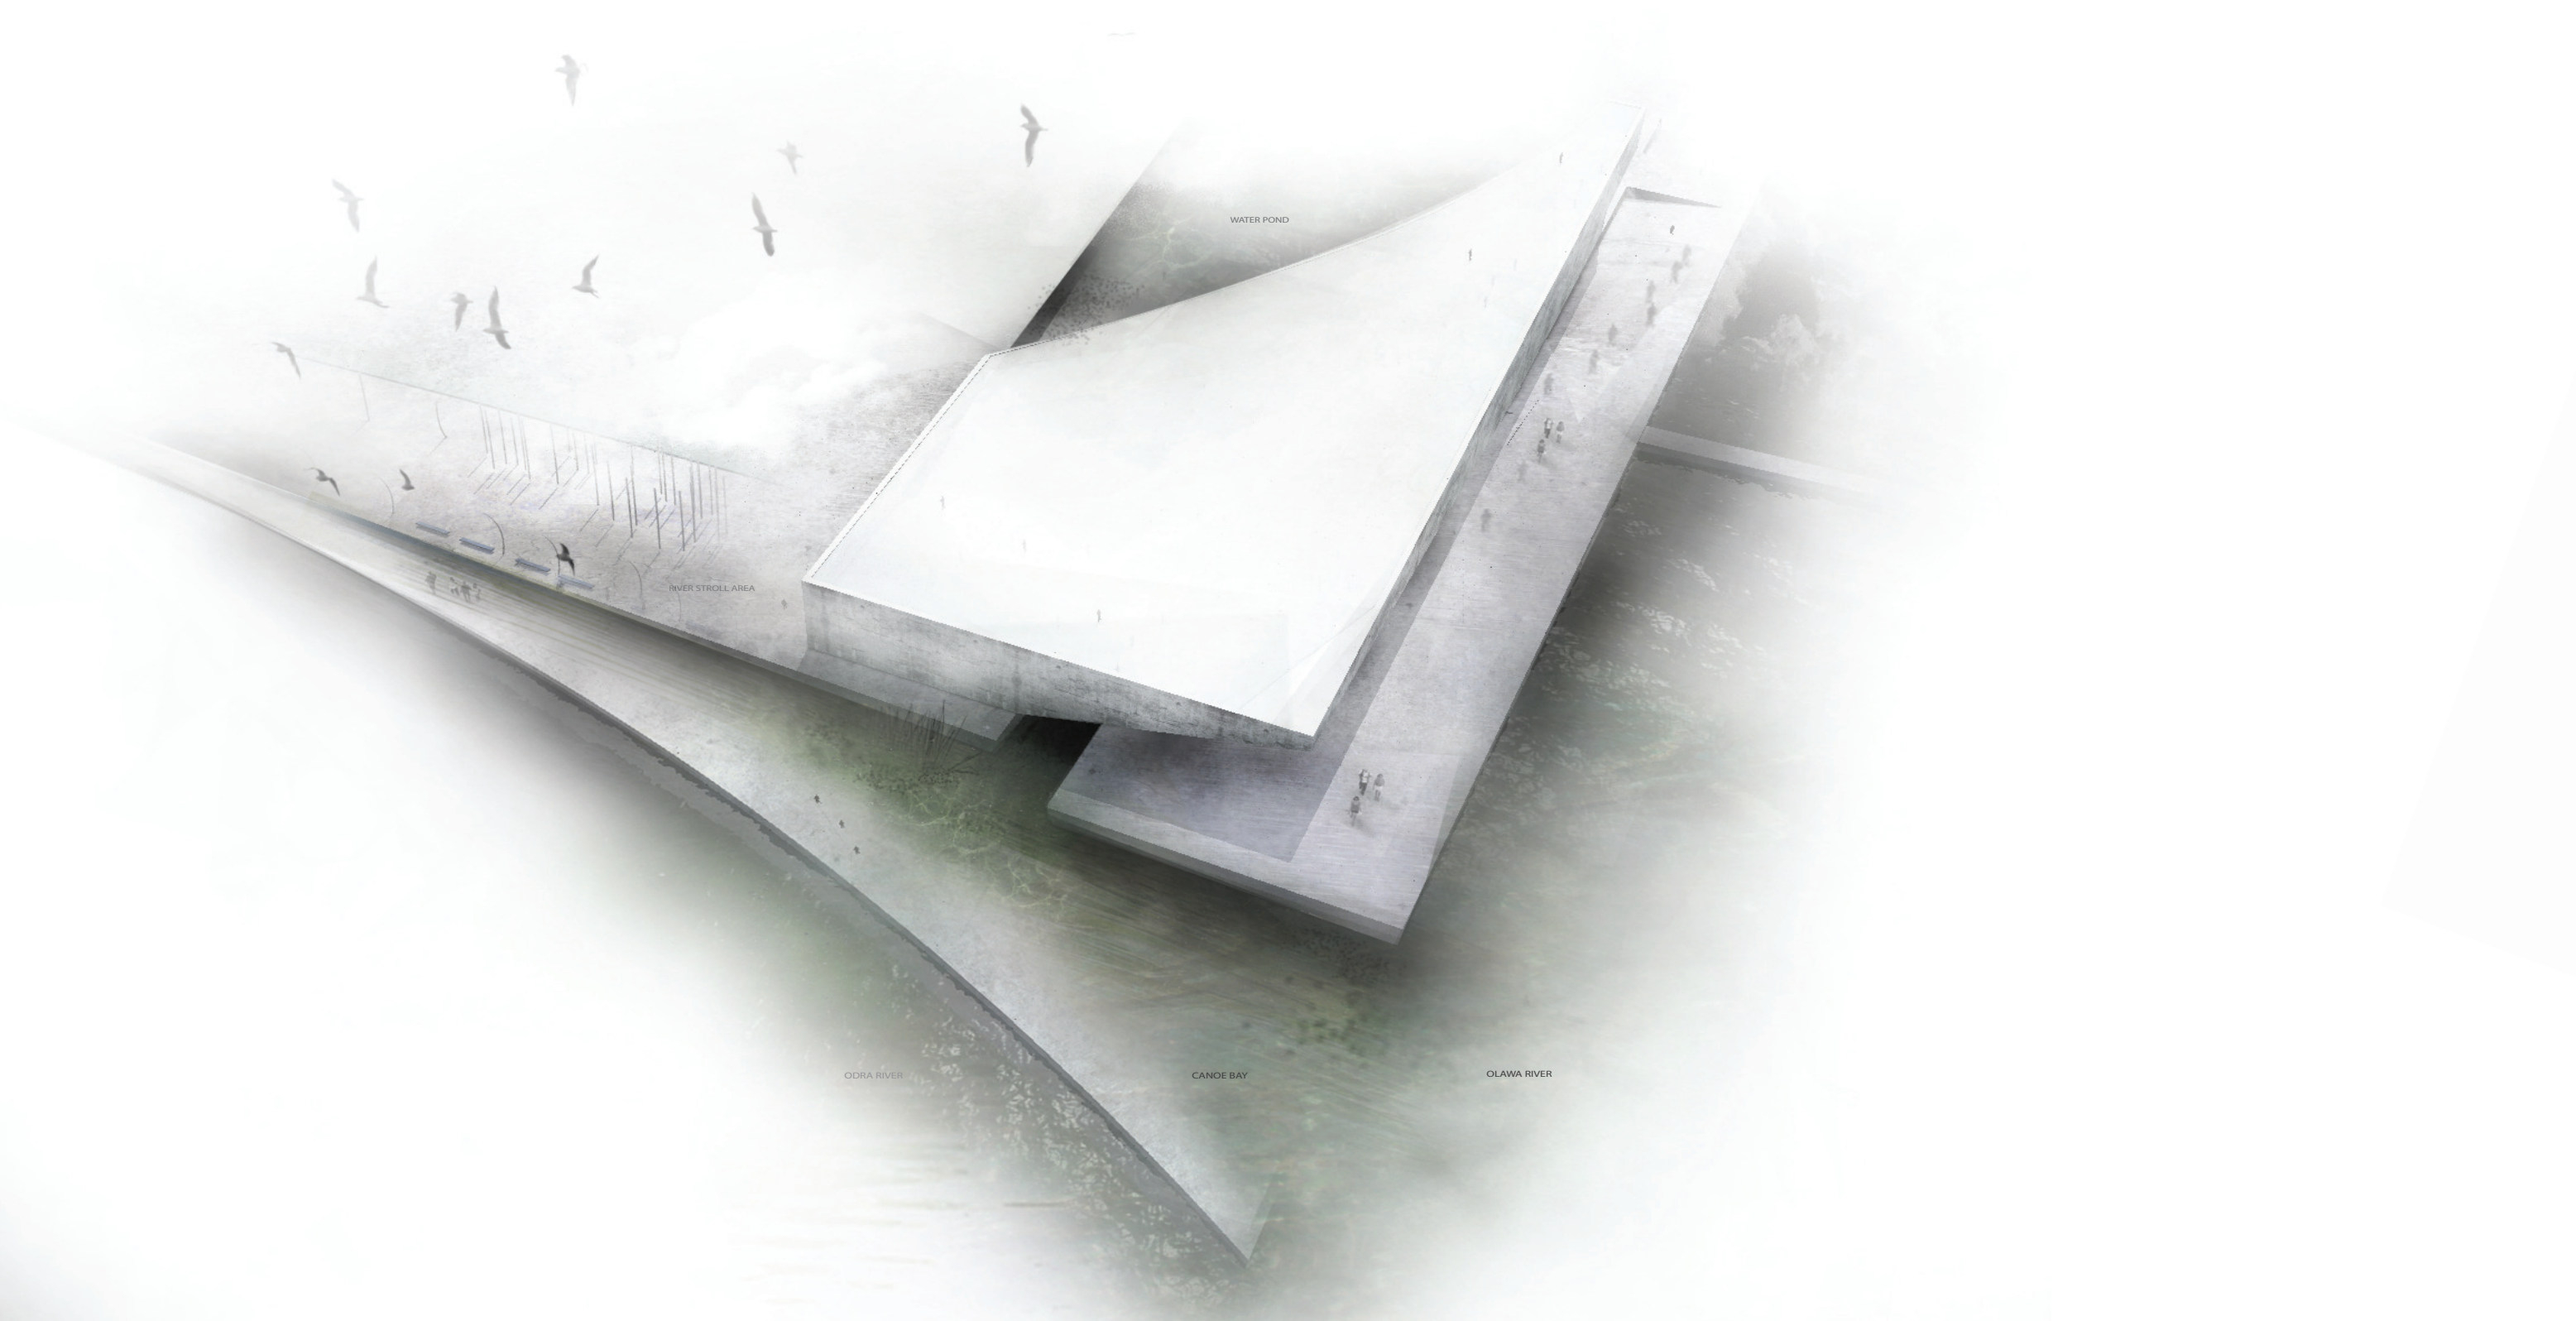

SOTHERN ELEVATION
SCALE 1:200
FORMAT 420/297

NOTHERN ELEVATION

SCALE 1:200
FORMAT 420/297

WESTERN ELEVATION
SCALE 1:200
FORMAT 420/297

EASTERN ELEVATION

SCALE 1:200
FORMAT 420/297

PERSPECTIVE VIEW FROM GRUNWALDZKI BRIDGE

AXONOMETRIC AERIAL VIEW

SCALE 1:200
FORMAT 420/297

LOCALISATION SITUATION VIEW

SCALE 1:200
FORMAT 420/297

PERSPECTIVE VIEW
NO SCALE
FORMAT 420/297

INTERIOR PERSPECTIVE

NO SCALE
FORMAT 420/297