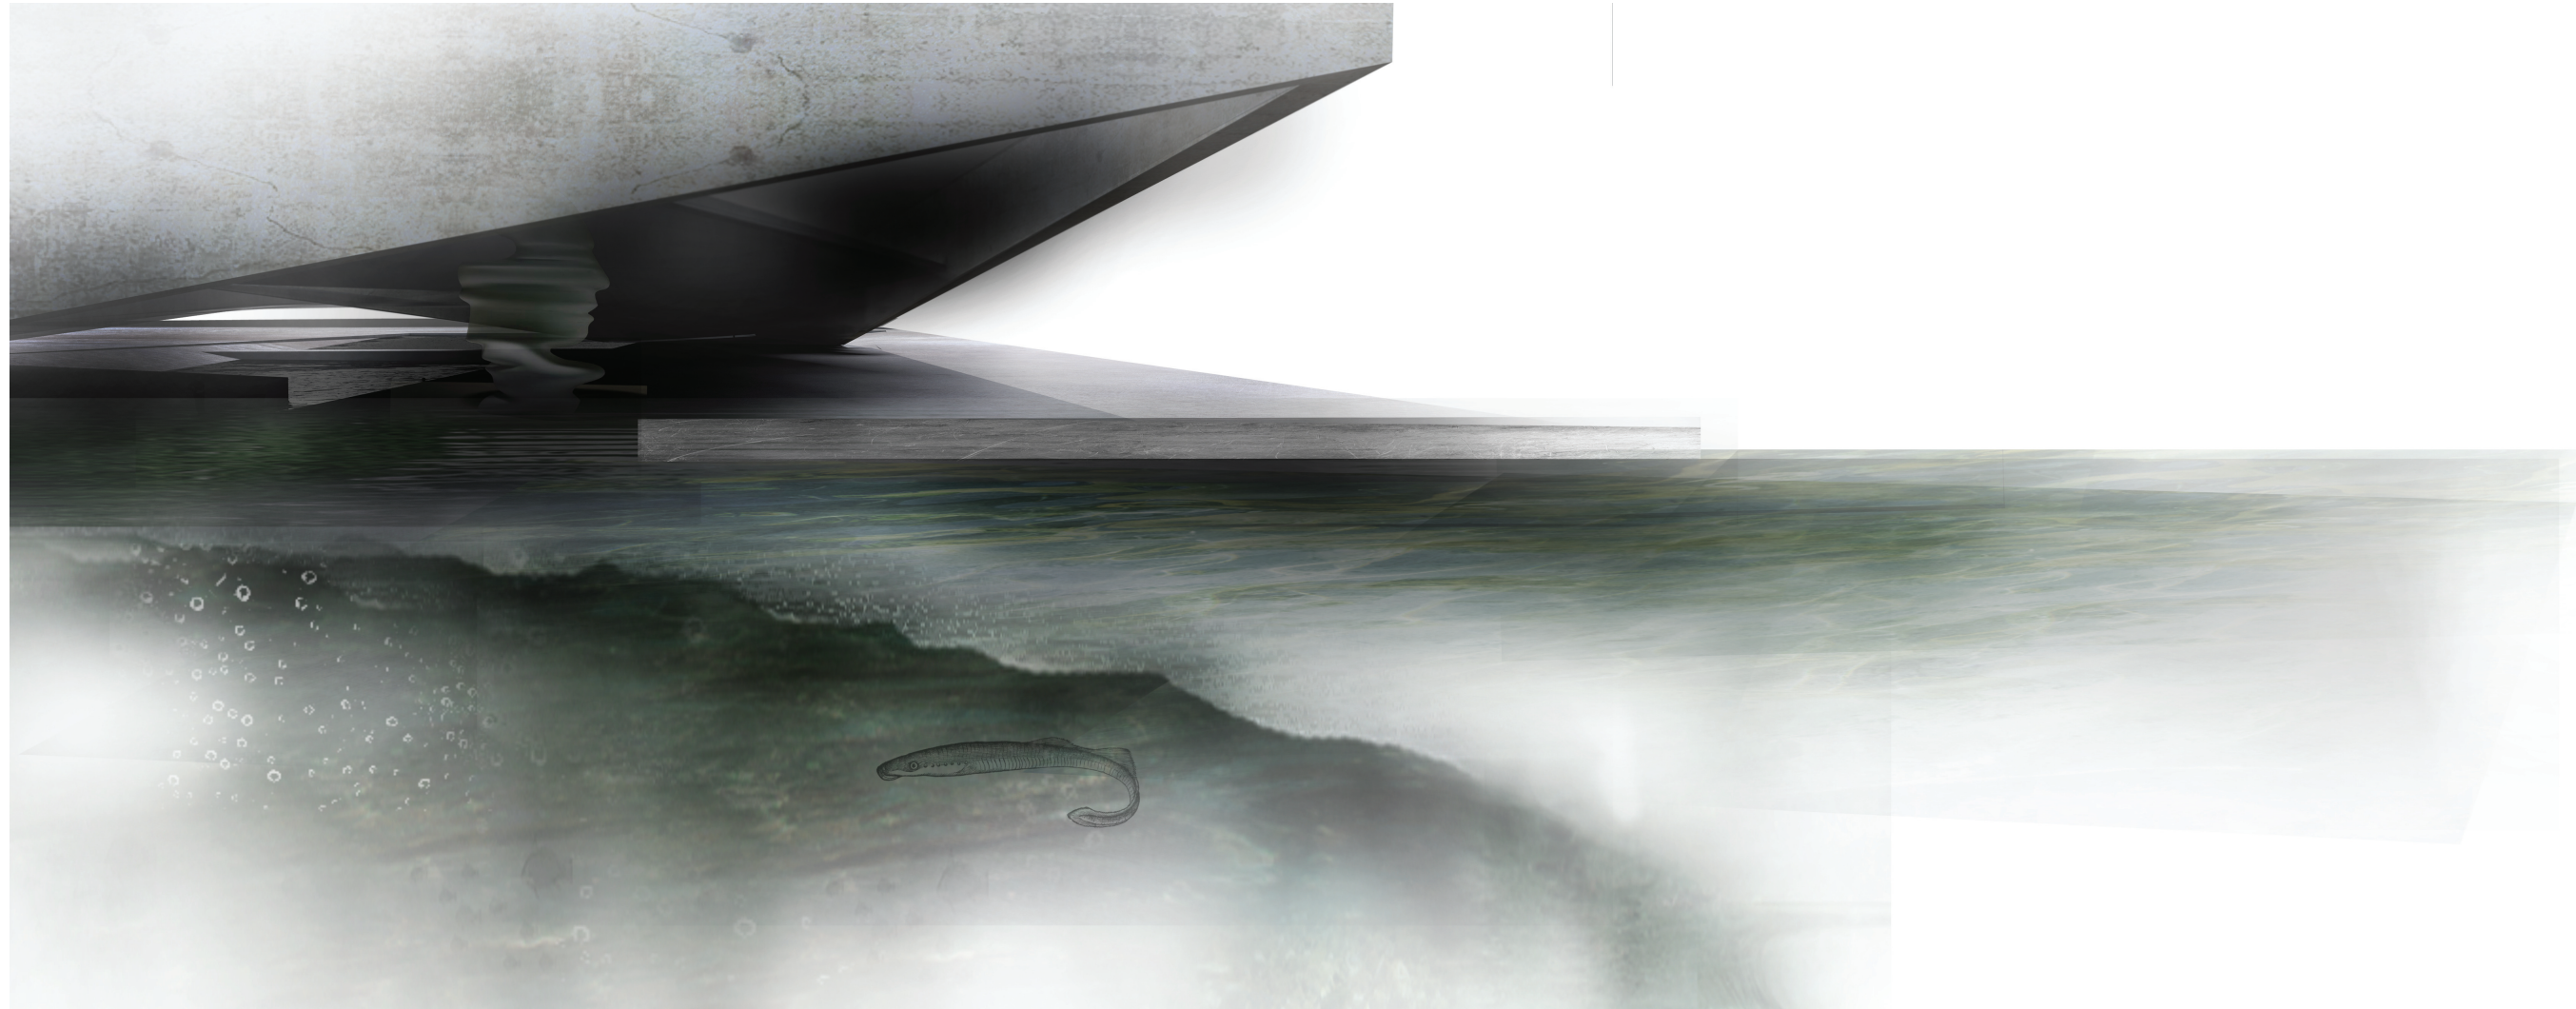

SOTHERN ELEVATION
SCALE 1:200
FORMAT 420/297

NOTHERN ELEVATION

SCALE 1:200
FORMAT 420/297

WESTERN ELEVATION
SCALE 1:200
FORMAT 420/297

EASTERN ELEVATION

SCALE 1:200
FORMAT 420/297

PERSPECTIVE VIEW FROM GRUNWALDZKI BRIDGE

AXONOMETRIC AERIAL VIEW

SCALE 1:200
FORMAT 420/297

LOCALISATION SITUATION VIEW

SCALE 1:200
FORMAT 420/297

PERSPECTIVE VIEW
NO SCALE
FORMAT 420/297

INTERIOR PERSPECTIVE

NO SCALE
FORMAT 420/297