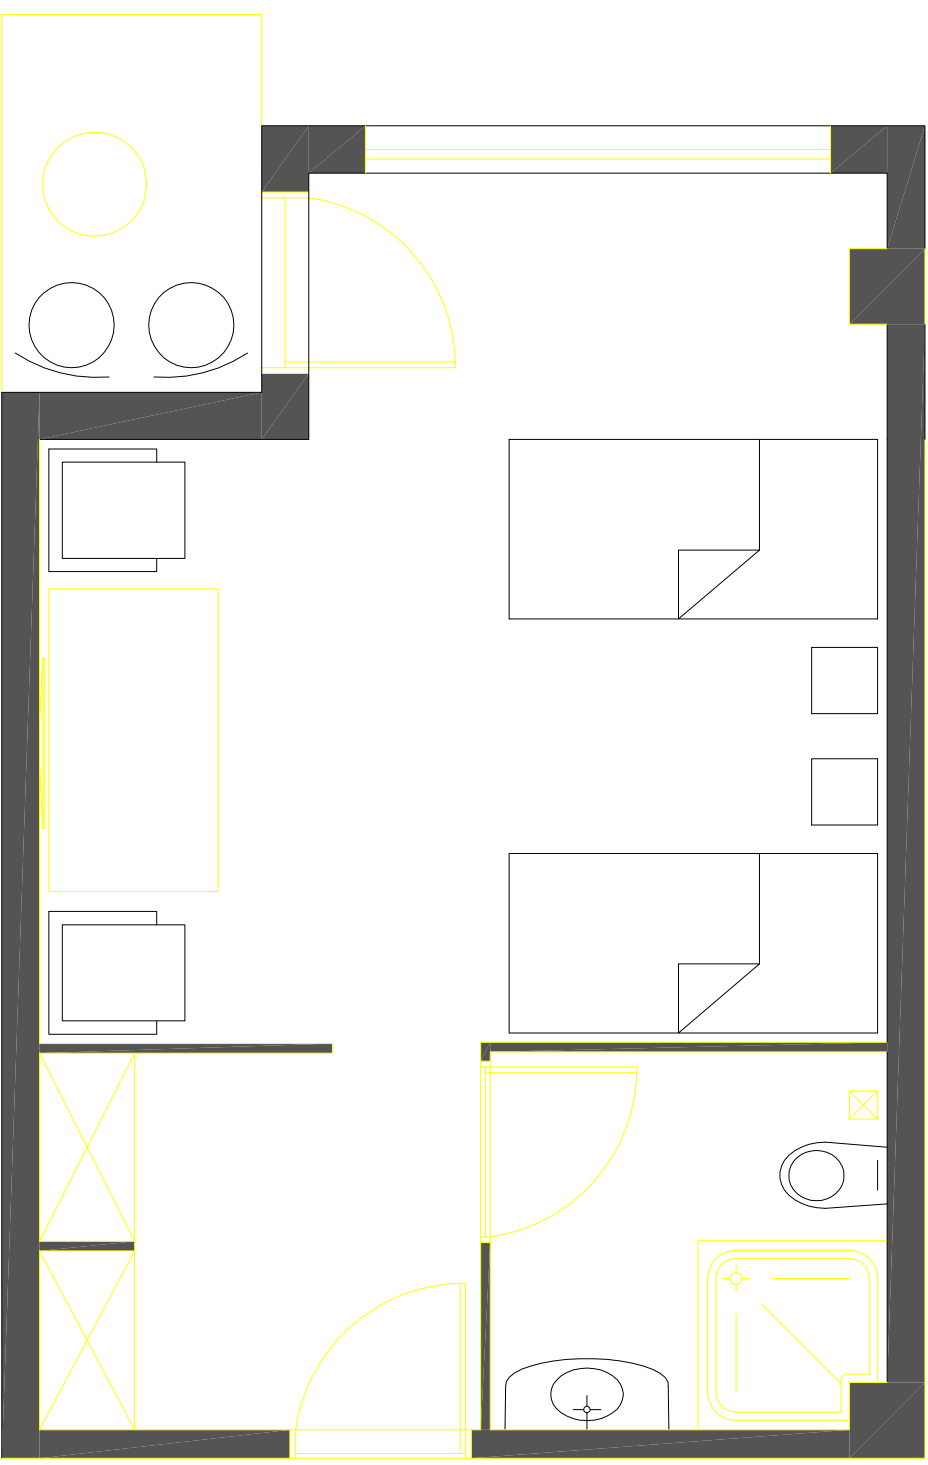

Project name

MUSIC_HOTEL_JURMALA_LATVIA

Drawing

STANDARD_ROOM_FURNISHING_PLAN

UNIVERSIDADE_DA_BEIRA_INTERIOR

Drawing no

T_A_N_-_0_1_2ET_071

Scale

1:40

Group no/ Drawn by
MIHA_MAUORIZID_GYORGYI